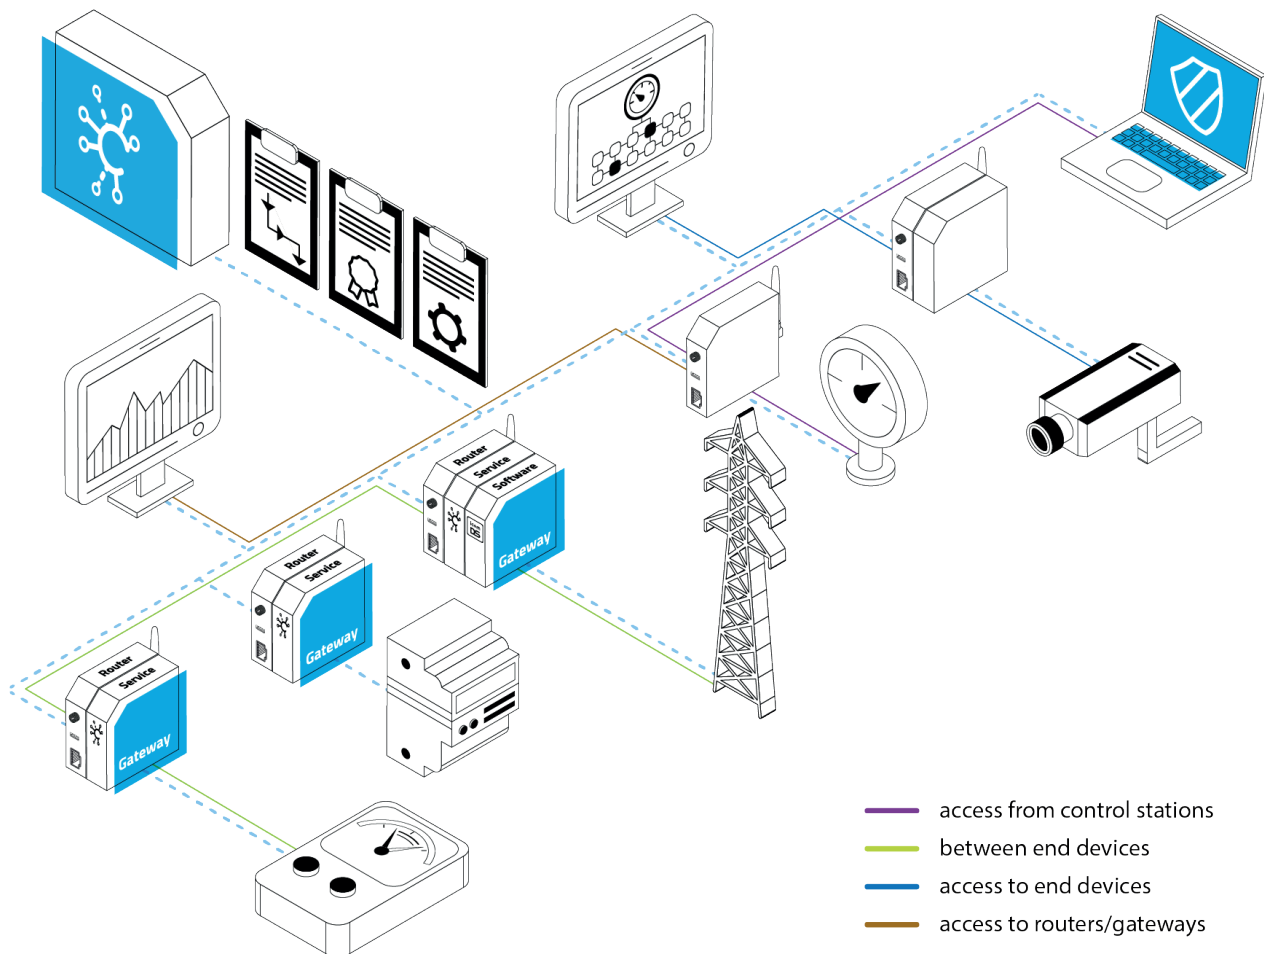

icom Connectivity Suite – VPN

Transparent remote access to plants and machinery

The icom Connectivity Suite – VPN is an INSYS icom service for the simple and secure networking of locations, systems or mobile devices via a VPN network. The PCs and routers which are networked via the icom Connectivity Suite – VPN as well as the locally connected network devices (e.g. controls or measuring devices) are accessible in all networks. Simple rules can be used to define which participant

is allowed to connect to whom and which connections are not possible. The integration and administration of the devices couldn't be easier: configuration files and certificates are generated by the service and, thanks to the quick start wizard, automatically uploaded in the case of INSYS icom routers. Neither your own infrastructure nor IT specialists are required.

icom Connectivity Suite – M2M SIM

Premium SIM services and management for maximum availability in M2M and IoT applications

The M2M SIM services from INSYS icom feature flexible tariff models, fair billing and a wide range of additional services. The professional SIM cards meet the needs of industrial applications, demanding IoT projects and machine-to-machine communication. Thanks to the multi-roaming function, your SIM card is always

connected to the best network and your application is reliably accessible. The volume of the SIM cards included in a tariff plan forms a common pool. In addition, the SIM cards can be actively managed via the management portal and thanks to cost limits and short contract terms, you always have your costs under control.