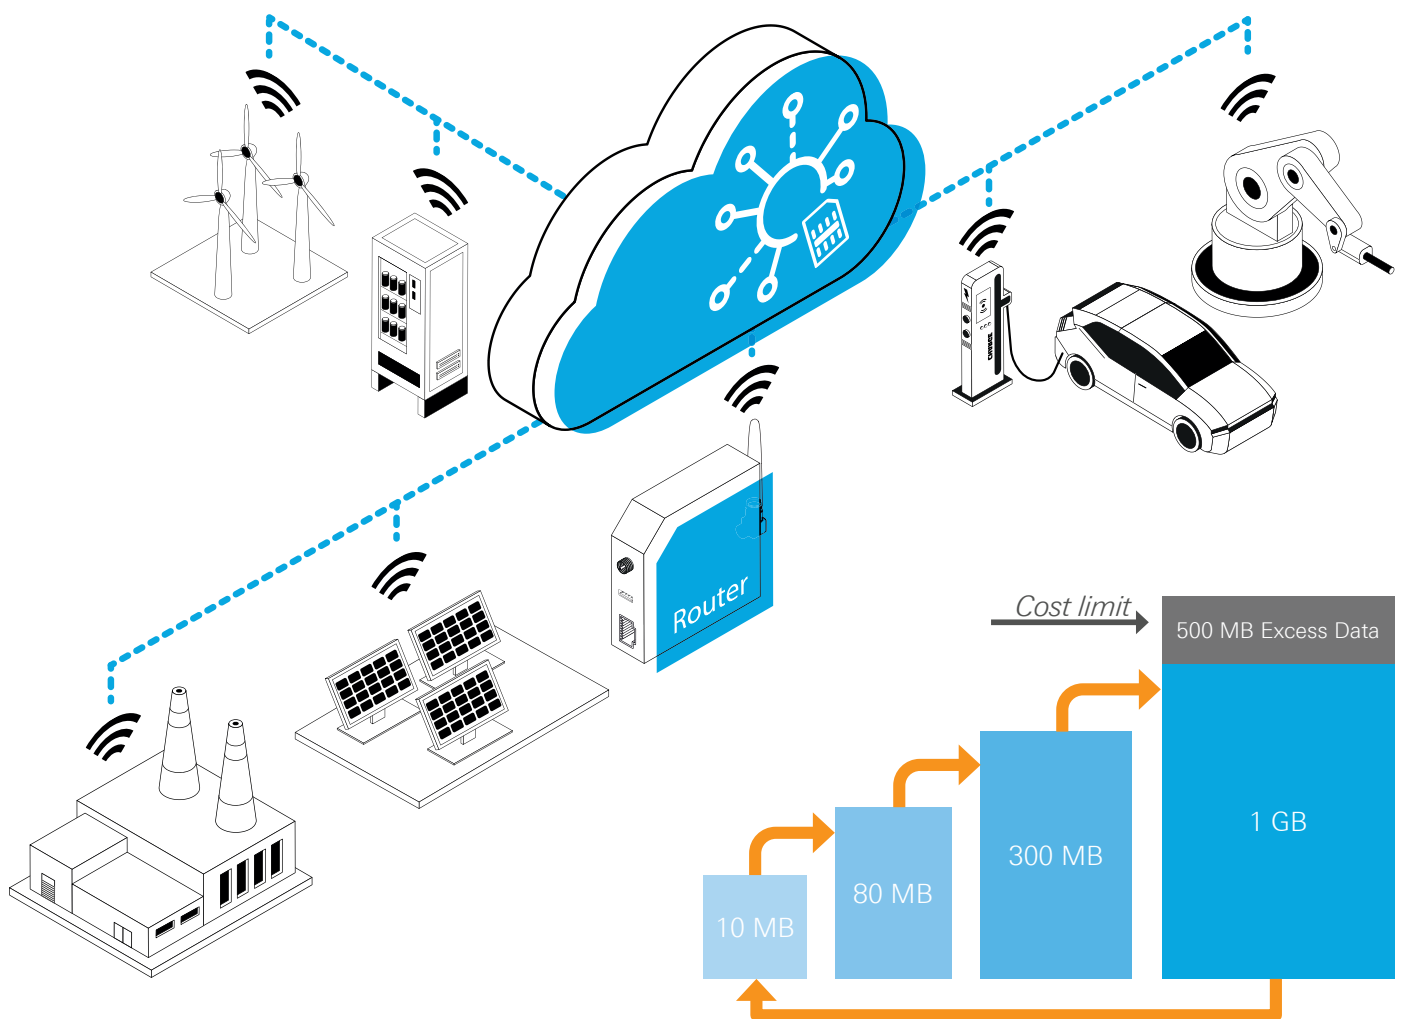

icom Connectivity Suite – VPN

Transparent remote access to plants and machinery

The icom Connectivity Suite – VPN is an INSYS icom service for the simple and secure networking of locations, systems or mobile devices via a VPN network. The PCs and routers which are networked via the icom Connectivity Suite – VPN as well as the locally connected network devices (e.g. controls or measuring devices) are accessible in all networks. Simple rules can be used to define which participant

is allowed to connect to whom and which connections are not possible. The integration and administration of the devices couldn't be easier: configuration files and certificates are generated by the service and, thanks to the quick start wizard, automatically uploaded in the case of INSYS icom routers. Neither your own infrastructure nor IT specialists are required.

icom Connectivity Suite – M2M SIM

Premium SIM services and management for maximum availability in M2M and IoT applications

The M2M SIM services from INSYS icom feature flexible tariff models, fair billing and a wide range of additional services. The professional SIM cards meet the needs of industrial applications, demanding IoT projects and machine-to-machine communication. Thanks to the multi-roaming function, your SIM card is always

connected to the best network and your application is reliably accessible. The volume of the SIM cards included in a tariff plan forms a common pool. In addition, the SIM cards can be actively managed via the management portal and thanks to cost limits and short contract terms, you always have your costs under control.